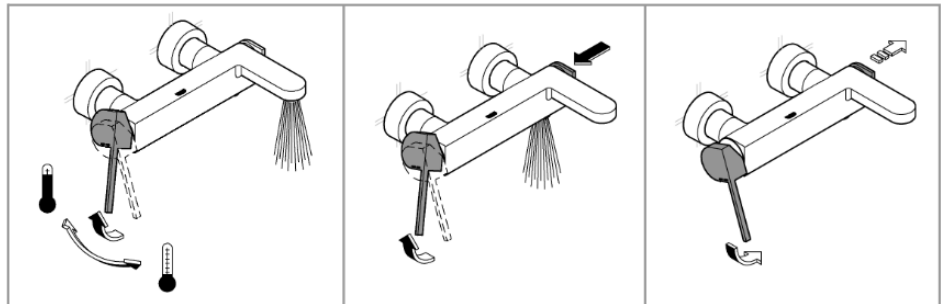

Acme Sanitary Ware Co Ltd

Acme Building, 22-28 Nanking Street, Kowloon, Hong Kong
Tel: 2388 7171 Fax: 2710 8012
E-mail: acme@acmesanitaryware.com.hk
Website: www.acmesanitaryware.com.hk

Pure Freude
an Wasser

PROJECT		REF		REV	ITEM CODE	
LOCATION		DATE			PAGE	

SANITARY WARE SPECIFICATION SHEET

GROHE PLUS

ACCURACY THAT GOES BEYOND DESIGN

Imagine a bathroom that offers not just sleek, cutting-edge, bold design design, but also confidence and control. Where you can tell water temperature at a glance and switch water flow with just a swipe of your hand. A room where nothing is left to chance, where form delivers function in a sleek, tactile package. With the new GROHE Plus you can make it a reality.

This innovative range puts control and convenience in your hands, delivering accurate temperature information at a glance. The GROHE Plus range includes some faucets with a temperature display, so you know the water will always be just the right temperature. GROHE Plus also offers a new level of ergonomic comfort and practical function too, presented in a silhouette of architectural strength and elegance, with surfaces so sleek they invite interaction.

GROHE StarLight®

Made-to-last surfaces ranging from precious matt to shiny like a diamond.

GROHE DreamSpray®

Innovative quality showers for luxurious revitalisation and wellbeing.

Inner WaterGuide

Inner water guide for a longer life.

SpeedClean

Remove lime scale with a single wipe.