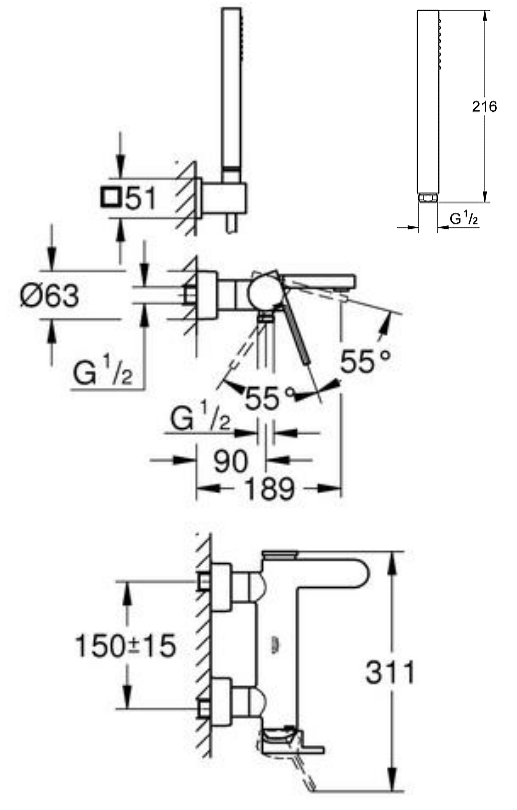

PROJECT		REF		REV	ITEM CODE	
LOCATION		DATE			PAGE	

SANITARY WARE SPECIFICATION SHEET

Item Descriptions	GROHE (Germany) "Plus" Wall-mounted single-lever bath/shower mixer 1/2" with shower set	Illustration/ Drawing	
Model	33547003		
Finish	Chrome Plated		
Country of origin	Germany		
Manufacturer	GROHE Limited		
Supplier	Acme Sanitary Ware Co. Ltd Mr. Eric Wong/ Mr. Don Yuen		
Contact Tel/Fax	(852) 2388-7171 / (852) 2710-8012		
E-mail	acme@acmesanitary.com.hk		
Website	www.acmesanitary.com.hk		

"Plus"
Single-lever bath/shower mixer 1/2 "

- wall mounted
- metal lever
- **GROHE SilkMove** 35 mm ceramic cartridge
- with temperature limiter
- **GROHE StarLight** chrome finish
- automatic diverter: bath/shower
- laminar mousseur
- shower outlet 1/2"
- integrated non-return valve
- covered S-unions
- protected against backflow
- with shower set
- Consisting of:
  hand shower Euphoria Cube Stick (27 698 000)
- wall shower holder (27 693 000)
- Silverflex shower hose 1.500 mm (28 364)
- **min. recommended pressure 1 bar**

"Euphoria Cube Stick"
Hand shower 1 spray

- Normal spray
- **GROHE DreamSpray** perfect spray pattern
- **GROHE StarLight** chrome finish
- **SpeedClean** anti-limescale system
- **Inner WaterGuide** for a longer life
- Universal Mounting System. Fits all standard shower hoses

Note: [YouTube (GROHE PLUS Faucet Collection)](https://www.youtube.com/watch?v=OcYTTcnL174) <https://www.youtube.com/watch?v=00q5Vb84Gi0>

* All information of the above is for the reference only. No prior notice is made if any changes.